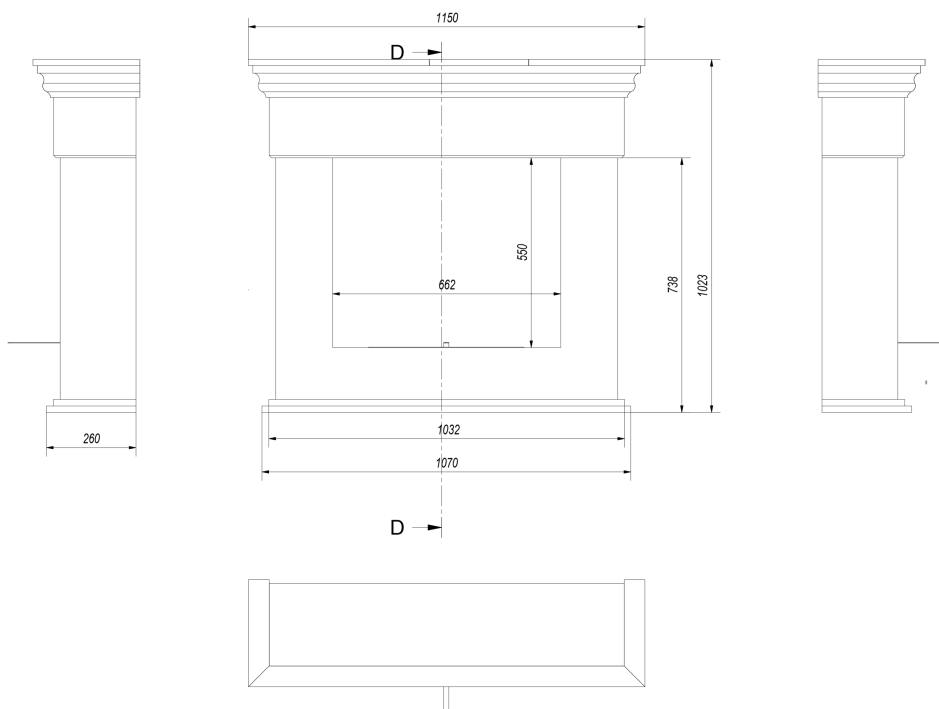

The wide range of products enables to use it in the most original ideas.

Standard equipment of biofireplace:

- Biofuel container: absorbing insert placed in container provides safety of the biofireplace and eliminates any risk of spillage of fuel, even in case of biocontainer's overturning. Biocontainer is made of stainless steel. (ATTENTION!! Once the container can be poured up to 50% of its capacity. Larger amount of liquid may cause pouring it while possible tilting).
- Regulating handle the container.

Assembly method:

Standalone, does not require mounting, to place anywhere.

Technical drawing

Warranty

---

24 Mesi direttamente dal produttore - Dugez - www.dugez.com